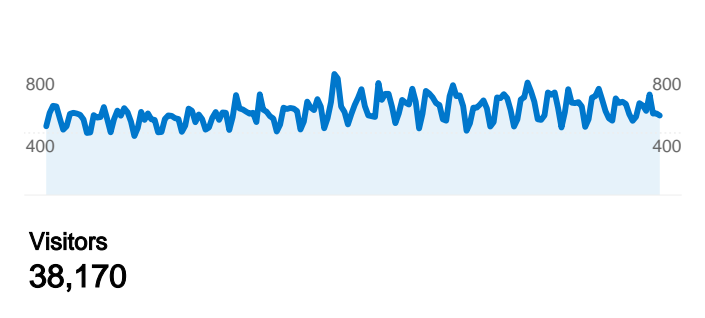

Site Usage

216,275 Visits

17.15% Bounce Rate

2,540,289 Pageviews

00:09:21 Avg. Time on Site

11.75 Pages/Visit

17.05% % New Visits

Visitors Overview

38,170 people visited this site

 **216,275** Visits

 **38,170** Absolute Unique Visitors

 **2,540,289** Pageviews

 **11.75** Average Pageviews

 **00:09:21** Time on Site

 **17.15%** Bounce Rate

 **17.07%** New Visits

All traffic sources sent a total of 216,275 visits

-  **64.94%** Direct Traffic
-  **21.13%** Referring Sites
-  **13.91%** Search Engines

Top Traffic Sources

Sources	Visits	% visits	Keywords	Visits	% visits
(direct) ((none))	140,454	64.94%	the fast and the furious script	3,634	12.08%
google (organic)	24,632	11.39%	pittspeed	2,558	8.50%
pittspeed.com (referral)	11,706	5.41%	fast and the furious script	1,411	4.69%
yahoo (organic)	3,751	1.73%	slowcamaro	1,138	3.78%
steelcitystangs.com (referral)	3,005	1.39%	norwin hills car cruise	947	3.15%

216,275 visits came from 128 countries/territories

Site Usage

Visits	Pages/Visit	Avg. Time on Site	% New Visits	Bounce Rate	
216,275 % of Site Total: 100.00%	11.75 Site Avg: 11.75 (0.00%)	00:09:21 Site Avg: 00:09:21 (0.00%)	17.07% Site Avg: 17.05% (0.12%)	17.15% Site Avg: 17.15% (0.00%)	
Country/Territory	Visits	Pages/Visit	Avg. Time on Site	% New Visits	Bounce Rate
United States	209,496	12.04	00:09:35	14.84%	15.44%
Canada	1,707	1.84	00:01:08	90.45%	78.50%
United Kingdom	724	1.96	00:00:50	93.92%	71.96%
Australia	432	1.64	00:00:49	93.98%	78.70%
Germany	426	3.49	00:03:33	89.91%	58.69%
(not set)	333	8.80	00:08:30	6.91%	17.72%
France	210	2.37	00:00:43	86.19%	62.38%
Sweden	152	1.51	00:00:23	91.45%	80.26%
Netherlands	151	1.65	00:00:34	92.72%	79.47%
Mexico	147	2.46	00:01:03	97.96%	82.99%