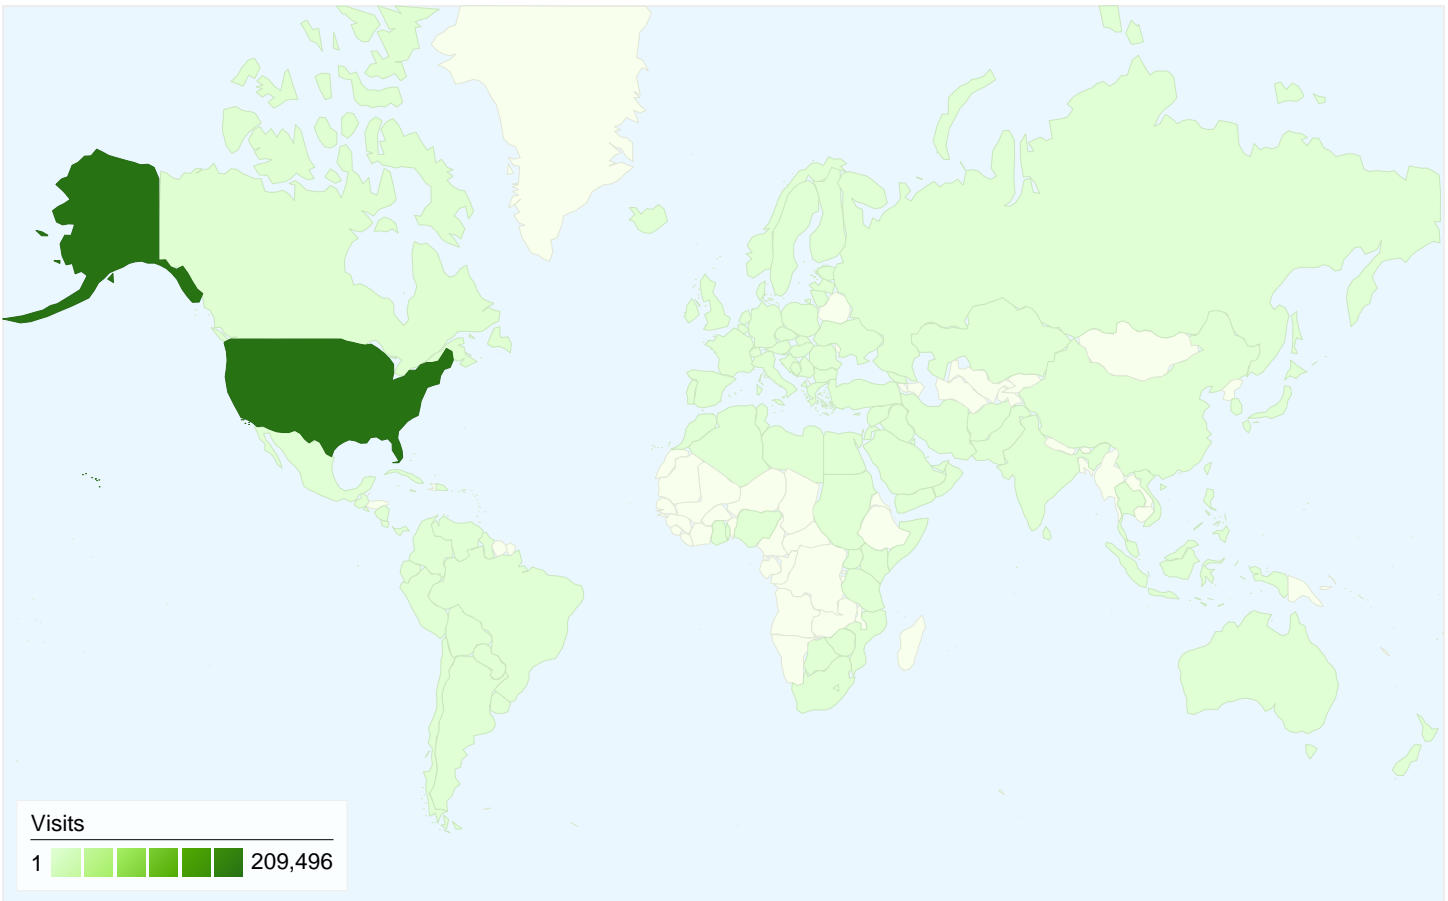

Site Usage

216,275 Visits

17.15% Bounce Rate

2,540,289 Pageviews

00:09:21 Avg. Time on Site

11.75 Pages/Visit

17.05% % New Visits

Visitors Overview

38,170 people visited this site

 **216,275** Visits

 **38,170** Absolute Unique Visitors

 **2,540,289** Pageviews

 **11.75** Average Pageviews

 **00:09:21** Time on Site

 **17.15%** Bounce Rate

 **17.07%** New Visits

All traffic sources sent a total of 216,275 visits

-  **64.94%** Direct Traffic
-  **21.13%** Referring Sites
-  **13.91%** Search Engines

Top Traffic Sources

Sources	Visits	% visits	Keywords	Visits	% visits
(direct) ((none))	140,454	64.94%	the fast and the furious script	3,634	12.08%
google (organic)	24,632	11.39%	pittspeed	2,558	8.50%
pittspeed.com (referral)	11,706	5.41%	fast and the furious script	1,411	4.69%
yahoo (organic)	3,751	1.73%	slowcamaro	1,138	3.78%
steelcitystangs.com (referral)	3,005	1.39%	norwin hills car cruise	947	3.15%

216,275 visits came from 128 countries/territories

Site Usage

Visits	Pages/Visit	Avg. Time on Site	% New Visits	Bounce Rate	
216,275 % of Site Total: 100.00%	11.75 Site Avg: 11.75 (0.00%)	00:09:21 Site Avg: 00:09:21 (0.00%)	17.07% Site Avg: 17.05% (0.12%)	17.15% Site Avg: 17.15% (0.00%)	
Country/Territory	Visits	Pages/Visit	Avg. Time on Site	% New Visits	Bounce Rate
United States	209,496	12.04	00:09:35	14.84%	15.44%
Canada	1,707	1.84	00:01:08	90.45%	78.50%
United Kingdom	724	1.96	00:00:50	93.92%	71.96%
Australia	432	1.64	00:00:49	93.98%	78.70%
Germany	426	3.49	00:03:33	89.91%	58.69%
(not set)	333	8.80	00:08:30	6.91%	17.72%
France	210	2.37	00:00:43	86.19%	62.38%
Sweden	152	1.51	00:00:23	91.45%	80.26%
Netherlands	151	1.65	00:00:34	92.72%	79.47%
Mexico	147	2.46	00:01:03	97.96%	82.99%