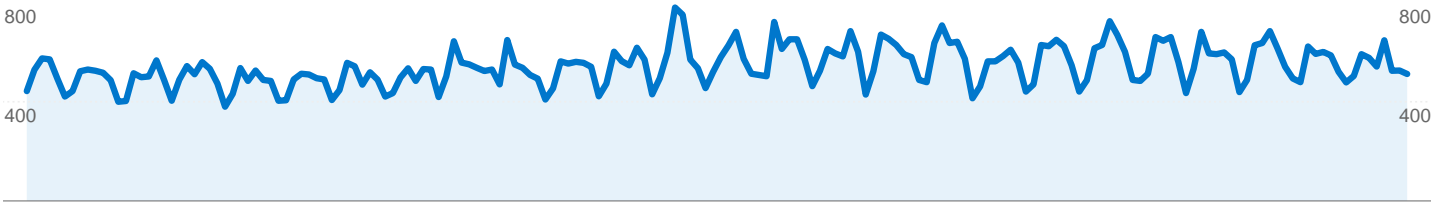

Site Usage

216,275 Visits

17.15% Bounce Rate

2,540,289 Pageviews

00:09:21 Avg. Time on Site

11.75 Pages/Visit

17.05% % New Visits

Visitors Overview

38,170 people visited this site

 **216,275** Visits

 **38,170** Absolute Unique Visitors

 **2,540,289** Pageviews

 **11.75** Average Pageviews

 **00:09:21** Time on Site

 **17.15%** Bounce Rate

 **17.07%** New Visits

All traffic sources sent a total of 216,275 visits

-  **64.94%** Direct Traffic
-  **21.13%** Referring Sites
-  **13.91%** Search Engines

Top Traffic Sources

Sources	Visits	% visits	Keywords	Visits	% visits
(direct) ((none))	140,454	64.94%	the fast and the furious script	3,634	12.08%
google (organic)	24,632	11.39%	pittspeed	2,558	8.50%
pittspeed.com (referral)	11,706	5.41%	fast and the furious script	1,411	4.69%
yahoo (organic)	3,751	1.73%	slowcamaro	1,138	3.78%
steelcitystangs.com (referral)	3,005	1.39%	norwin hills car cruise	947	3.15%

216,275 visits came from 128 countries/territories

Site Usage

Visits	Pages/Visit	Avg. Time on Site	% New Visits	Bounce Rate	
216,275 % of Site Total: 100.00%	11.75 Site Avg: 11.75 (0.00%)	00:09:21 Site Avg: 00:09:21 (0.00%)	17.07% Site Avg: 17.05% (0.12%)	17.15% Site Avg: 17.15% (0.00%)	
Country/Territory	Visits	Pages/Visit	Avg. Time on Site	% New Visits	Bounce Rate
United States	209,496	12.04	00:09:35	14.84%	15.44%
Canada	1,707	1.84	00:01:08	90.45%	78.50%
United Kingdom	724	1.96	00:00:50	93.92%	71.96%
Australia	432	1.64	00:00:49	93.98%	78.70%
Germany	426	3.49	00:03:33	89.91%	58.69%
(not set)	333	8.80	00:08:30	6.91%	17.72%
France	210	2.37	00:00:43	86.19%	62.38%
Sweden	152	1.51	00:00:23	91.45%	80.26%
Netherlands	151	1.65	00:00:34	92.72%	79.47%
Mexico	147	2.46	00:01:03	97.96%	82.99%