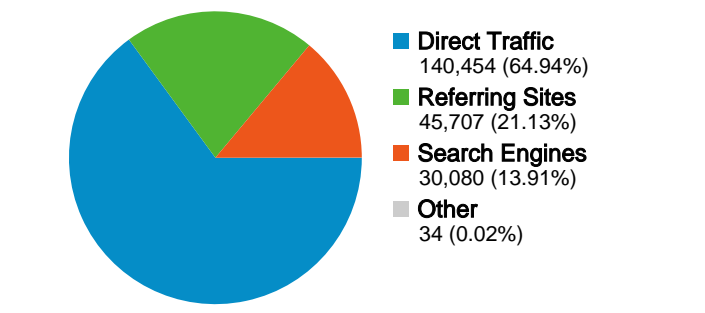

Traffic Sources Overview

Content Overview

Pages	Pageviews	% Pageviews
/forums/	310,168	12.21%
/forums/index.php	145,718	5.74%
/forums/forumdisplay.php?f=13	126,491	4.98%
/forums/forumdisplay.php?f=21	110,735	4.36%
/forums/forumdisplay.php?f=36	42,700	1.68%