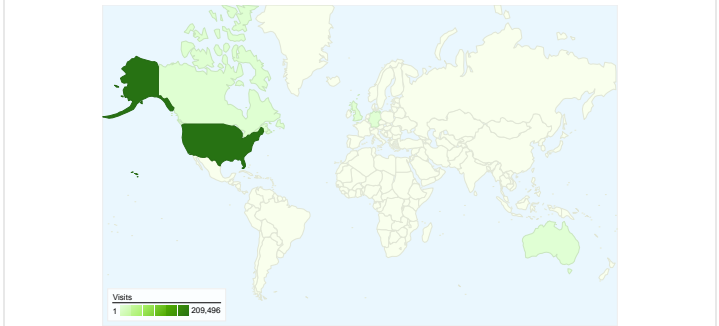

Map Overlay world