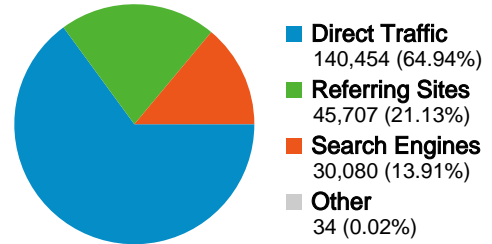

Site Usage

216,275 Visits

17.15% Bounce Rate

2,540,289 Pageviews

00:09:21 Avg. Time on Site

11.75 Pages/Visit

17.05% % New Visits

Visitors Overview

38,170 people visited this site

 **216,275** Visits

 **38,170** Absolute Unique Visitors

 **2,540,289** Pageviews

 **11.75** Average Pageviews

 **00:09:21** Time on Site

 **17.15%** Bounce Rate

 **17.07%** New Visits

All traffic sources sent a total of 216,275 visits

-  **64.94%** Direct Traffic
-  **21.13%** Referring Sites
-  **13.91%** Search Engines

Top Traffic Sources

Sources	Visits	% visits	Keywords	Visits	% visits
(direct) ((none))	140,454	64.94%	the fast and the furious script	3,634	12.08%
google (organic)	24,632	11.39%	pittspeed	2,558	8.50%
pittspeed.com (referral)	11,706	5.41%	fast and the furious script	1,411	4.69%
yahoo (organic)	3,751	1.73%	slowcamaro	1,138	3.78%
steelcitystangs.com (referral)	3,005	1.39%	norwin hills car cruise	947	3.15%

216,275 visits came from 128 countries/territories

Site Usage

Visits	Pages/Visit	Avg. Time on Site	% New Visits	Bounce Rate	
216,275 % of Site Total: 100.00%	11.75 Site Avg: 11.75 (0.00%)	00:09:21 Site Avg: 00:09:21 (0.00%)	17.07% Site Avg: 17.05% (0.12%)	17.15% Site Avg: 17.15% (0.00%)	
Country/Territory	Visits	Pages/Visit	Avg. Time on Site	% New Visits	Bounce Rate
United States	209,496	12.04	00:09:35	14.84%	15.44%
Canada	1,707	1.84	00:01:08	90.45%	78.50%
United Kingdom	724	1.96	00:00:50	93.92%	71.96%
Australia	432	1.64	00:00:49	93.98%	78.70%
Germany	426	3.49	00:03:33	89.91%	58.69%
(not set)	333	8.80	00:08:30	6.91%	17.72%
France	210	2.37	00:00:43	86.19%	62.38%
Sweden	152	1.51	00:00:23	91.45%	80.26%
Netherlands	151	1.65	00:00:34	92.72%	79.47%
Mexico	147	2.46	00:01:03	97.96%	82.99%